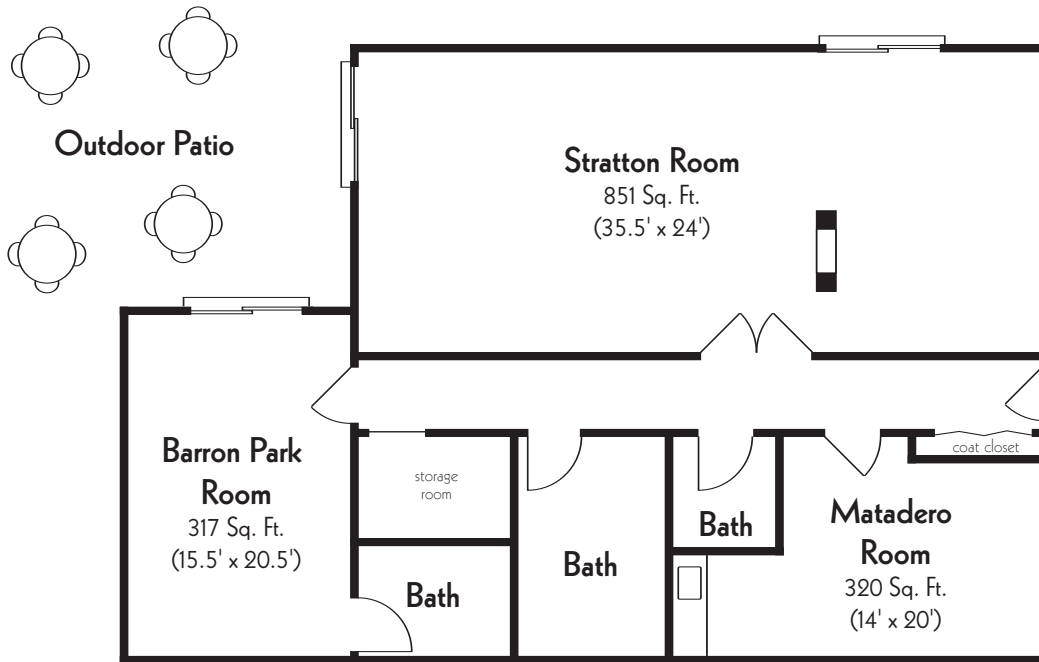

# MEETING SPACE

Room	Classroom Style	Theatre	Hollow Square	Conference Table	U Shape	Banquet	Reception
<b>Barron Park Room</b> <ul style="list-style-type: none"> <li>• Private bathroom</li> <li>• Plasma Flat Screen</li> <li>• Computer hook up</li> <li>• Wireless internet access</li> <li>• Sliding door to deck</li> <li>• Natural light</li> </ul>	8	14	na	10	na	10	25
<b>Stratton Room</b> <ul style="list-style-type: none"> <li>• Complimentary wireless internet access</li> <li>• Natural light</li> <li>• Access to private patio</li> <li>• Black-out curtains</li> <li>• Multiple computer hook-ups</li> <li>• Wall mounted white board</li> </ul>	45	61	24	18	20	60	80
<b>Matadero Room</b> <ul style="list-style-type: none"> <li>• Complimentary wireless internet access</li> <li>• Multiple computer hook-ups</li> <li>• Wall mounted white board</li> <li>• Wet bar</li> <li>• Natural light</li> <li>• Balcony access</li> </ul>	12	16	10	12	8	20	25
<b>Outdoor Patio</b> <ul style="list-style-type: none"> <li>• Direct access from the Stratton and Barron Park meeting rooms</li> <li>• Overlooks Pool and hotel grounds</li> </ul>	na	na	na	na	na	50	70
<b>Outdoor Pool &amp; Garden Area</b>	na	na	na	na	na	65	100